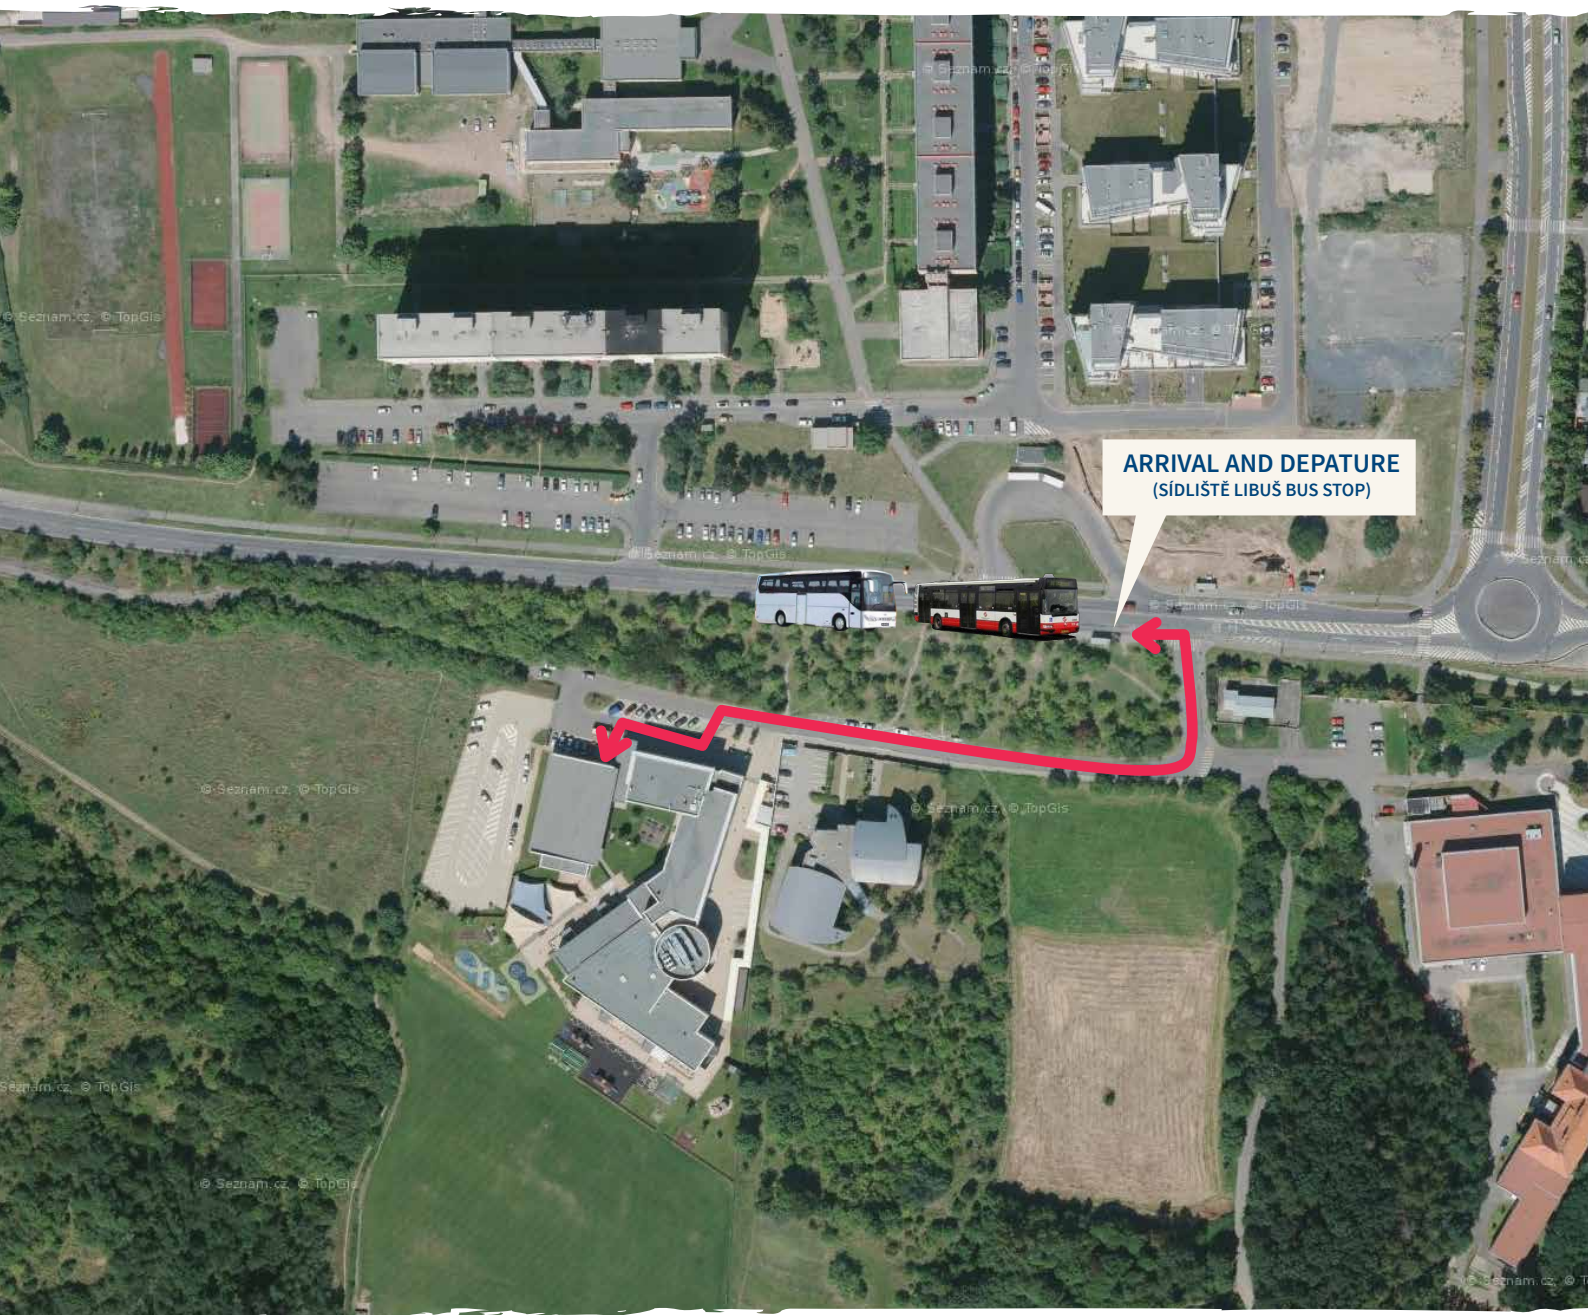

Libuš shuttle bus arrival and departure map

Departure times:

- 15:36 Shuttle buses to: Kačerov, Smíchovské nádraží, Střešovice - Vlastina
- 15:40 Shuttle buses to: Průhonice, Vinohrady, Smíchovské nádraží
- 15:45 Shuttle buses to: Kačerov
- 16:36 After club buses to: Kačerov
- 16:40 After club buses to: Smíchovské nádraží, Průhonice