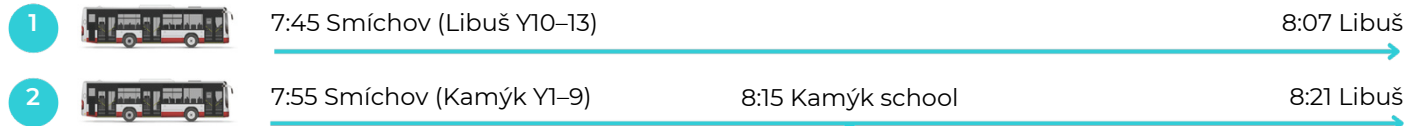

Shuttle bus service at Kamýk and Libuš

Morning shuttle bus lines

Smíchov station

Kačerov station

Vlastina bus stop

Průhonice bus stop

Vinohrady bus stop

Afternoon shuttle bus lines

Kamýk and Libuš schools

Libuš school – direct bus lines to Průhonice and Vinohrady

Direct bus lines are not available during 3rd term, students to take the buses at 15:41.

More buses
→

Kamýk and Libuš schools – after club bus