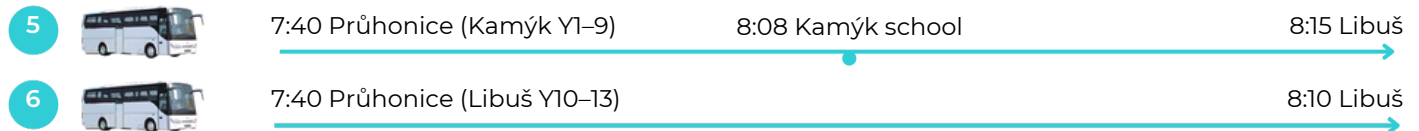

Shuttle bus service at Kamýk and Libuš

Morning shuttle bus lines

Smíchov station

Kačerov station

Vlastina bus stop

Průhonice bus stop

Vinohrady bus stop

Afternoon shuttle bus lines

Kamýk and Libuš schools

Libuš school – direct bus lines to Průhonice and Vinohrady

Direct bus lines are not available during 3rd term, students to take the buses at 15:41.

More buses
→

Kamýk and Libuš schools – after club bus