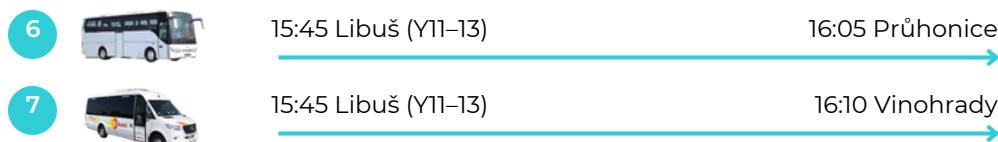

Shuttle bus service at Kamýk and Libuš

Morning shuttle bus lines

Smíchov station

Kačerov station

Vlastina bus stop

Průhonice bus stop

Vinohrady bus stop

Afternoon shuttle bus lines

Kamýk and Libuš schools

Libuš school – direct bus lines to Průhonice and Vinohrady

Direct bus lines are not available during 3rd term, students to take the buses at 15:41.

More buses
→

Kamýk and Libuš schools – after club bus