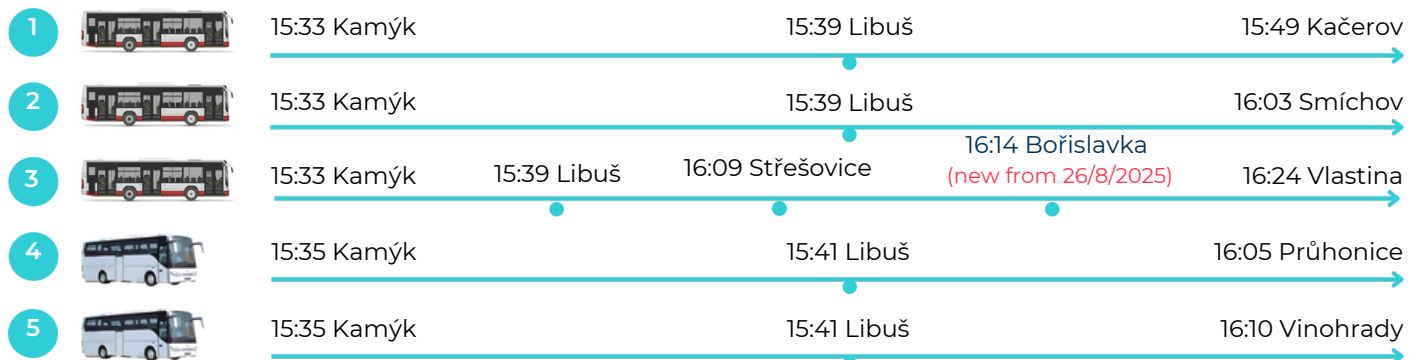

Shuttle bus service at Kamýk and Libuš

Morning shuttle bus lines

Smíchov station

Kačerov station

Vlastina bus stop

Průhonice bus stop

Vinohrady bus stop

Afternoon shuttle bus lines

Kamýk and Libuš schools

Libuš school – direct bus lines to Průhonice and Vinohrady

Direct bus lines are not available during 3rd term, students to take the buses at 15:41.

More buses
→

Kamýk and Libuš schools – after club bus