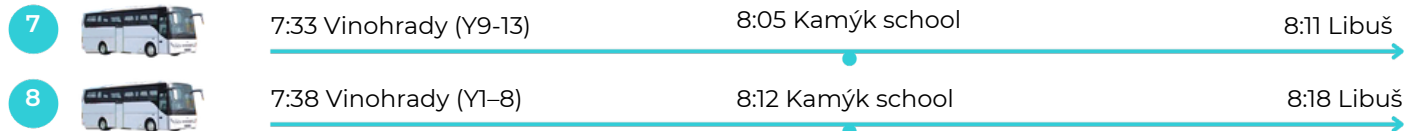

Shuttle bus service at Kamýk and Libuš

Morning shuttle bus lines

Smíchov station

Kačerov station

Vlastina bus stop

Průhonice bus stop

Vinohrady bus stop

Afternoon shuttle bus lines

Kamýk and Libuš schools

Libuš school – direct bus lines to Průhonice and Vinohrady

Direct bus lines are not available during 3rd term, students to take the buses at 15:41.

More buses
→

Kamýk and Libuš schools – after club bus